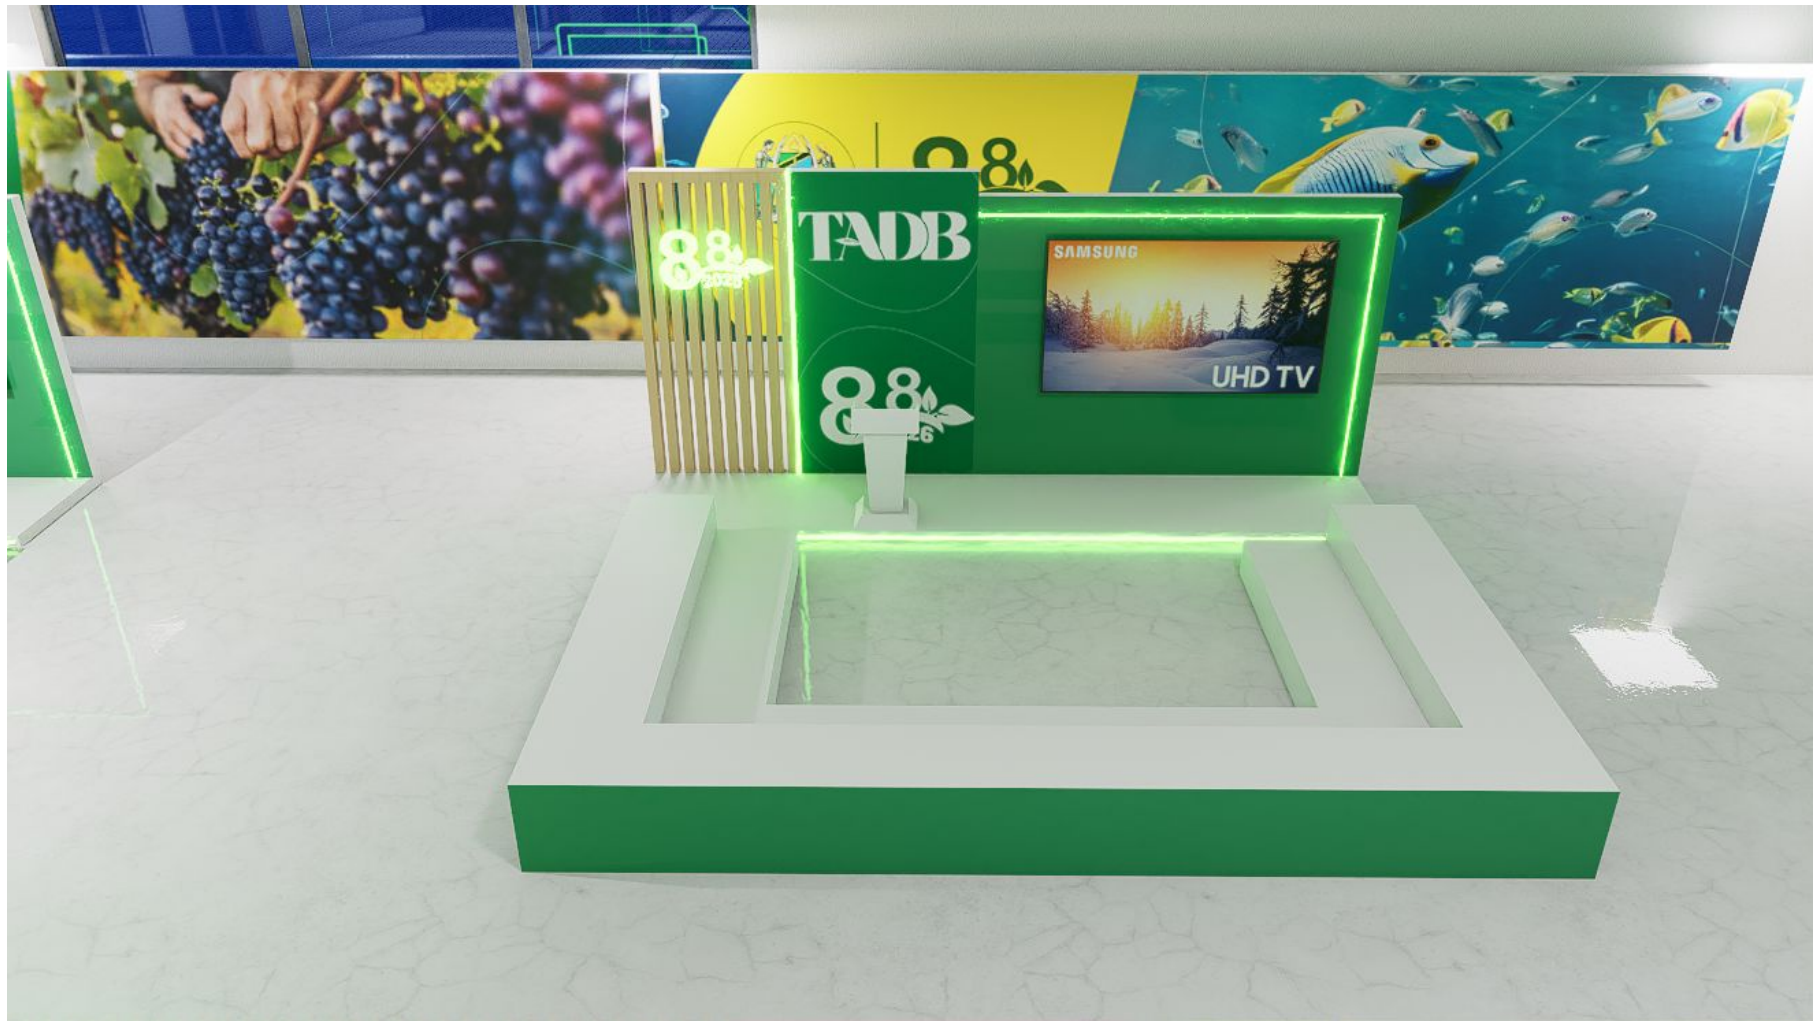

CONFERENCE RECEPTION

AREA FOR SMALL MEETINGS AND
CONFERENCES

AREA FOR SMALL MEETINGS AND
CONFERENCES

88
2026

TADB

88

SAMSUNG

UHD TV