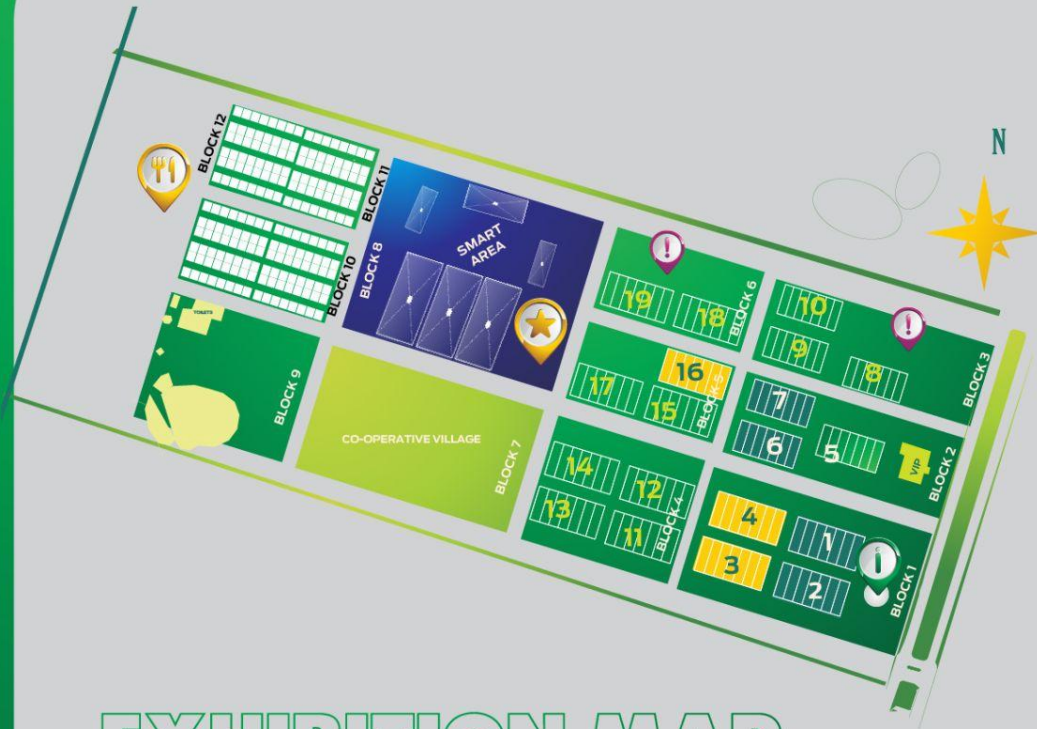

88
2026

EXHIBITION MAP

KEY

- INFORMATION CENTRE
- PUBLIC ADDRESSING AREA
- MAJASILIAMARI (240-TENTS)
- EQUIPMENTS ZONE

1. President, Vice President and Prime Minister Pavilion
2. Dodoma & Singida Pavilion
3. Financial and Insurance Institutions Pavilion
4. Youth Innovation and Supermarket Pavilion
5. Main Sponsor Pavilion
6. International and Development Partners Pavilion
7. Ministry of Finance Pavilion
8. Cooperative Institutions Pavilion
9. Seed Village Pavilion
10. Agrochemicals Pavilion
11. Government Pavilion
12. Government Pavilion
13. Government Pavilion
14. Academic Institutions Pavilion
15. Other Sponsors Pavilion
16. Food Court Pavilion
17. Horticulture Pavilion
18. Private Sector Pavilion I
19. Private Sector Pavilion II