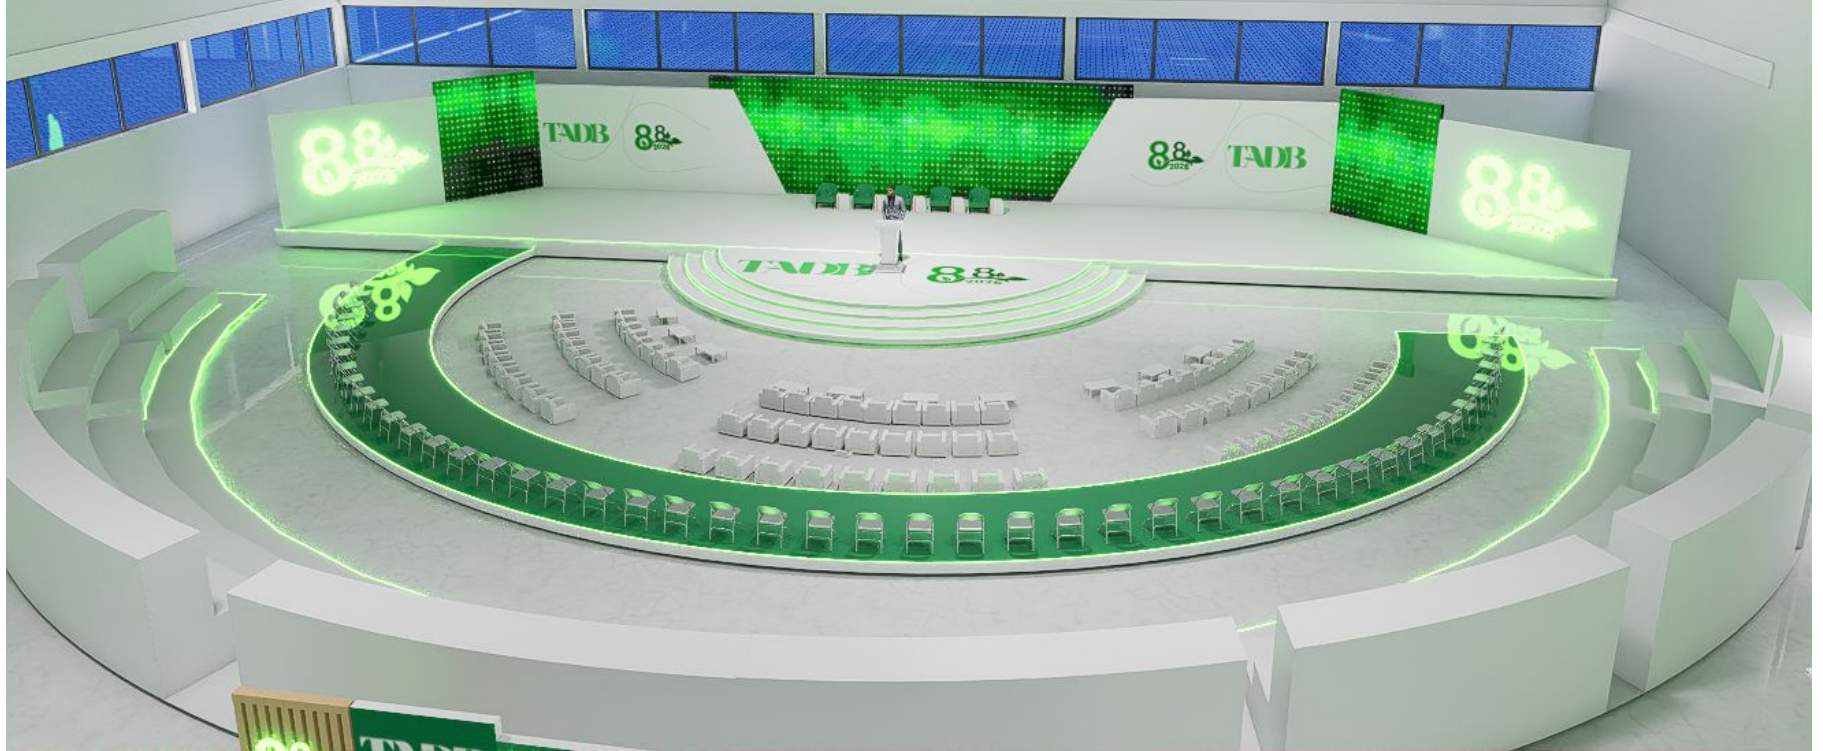

MAIN CONFERENCE AREA