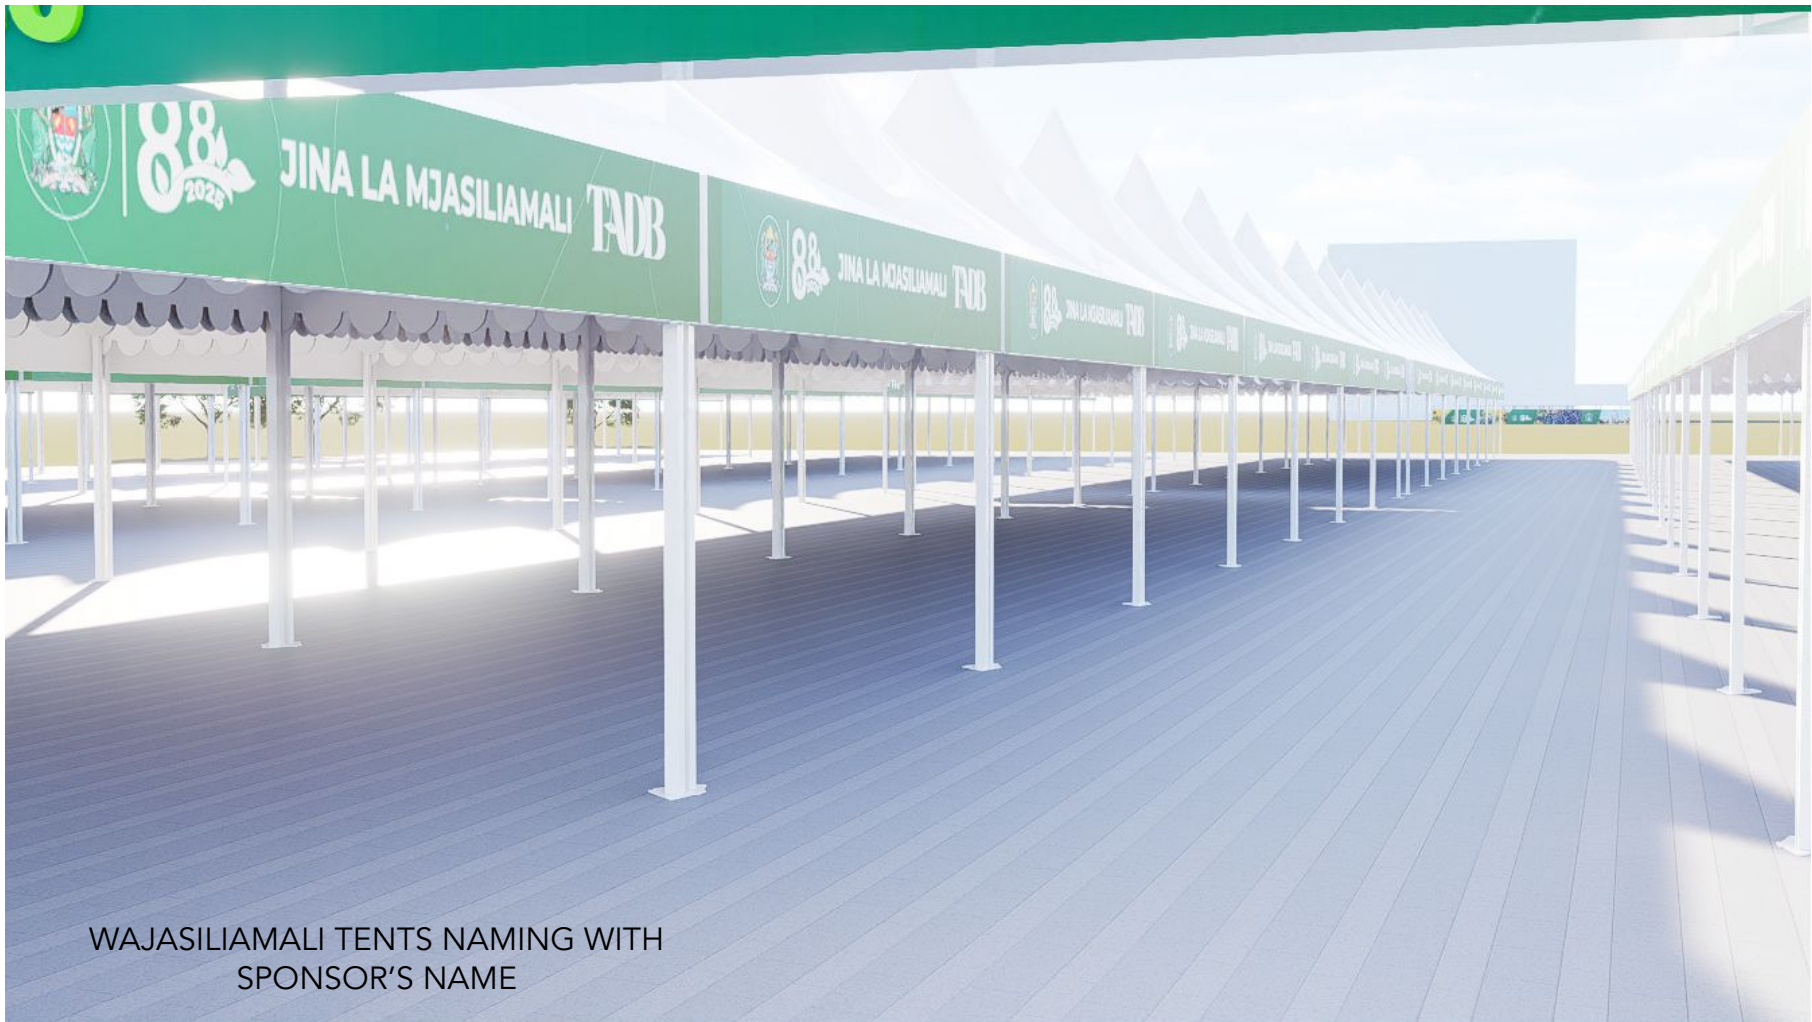

info@tpha.gov.tz
0800700001

COMMON AREA BRANDING

OPENED MARQUEE LOOK AND FEEL

PHOTO AND REFRESH MENT AREA

CLOSED MARQUEE LOOK AND FEEL

WAJASILIAMALI AREA

AERIAL WAJASILIAMALI TENTS LOOK AND FEEL

WAJASILIAMALI TENTS ENTRANCE ARC